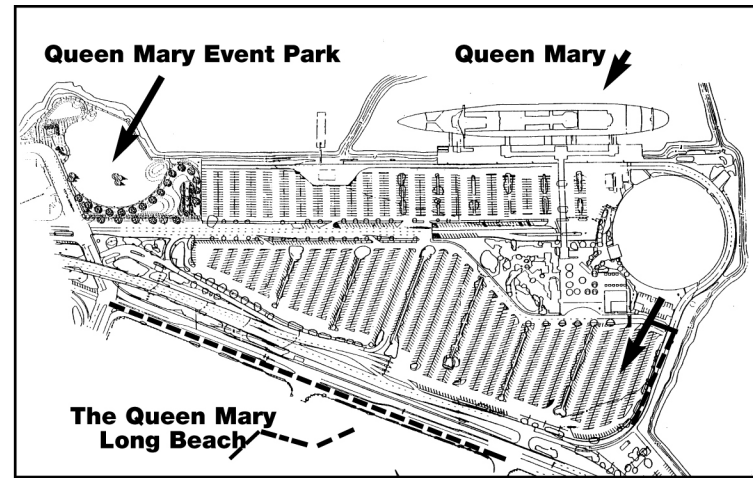

2004 LA Calendar Motorcycle Show

Event Layout Map 7/14

164 Exhibitors & Vendors

LA CALENDAR MOTORCYCLE SHOW

Saturday July 17th & Sunday July 18th, 2004

Show Hours: Sat 12 noon- 8pm • Sun 10am-5pm

Includes complimentary Queen Mary admission & Sat Night Builders' Party
From Los Angeles take the 710 Long Beach Fry. direct to the Queen Mary

Toilets

EXHIBITOR
Back Gate
and Bike
Contest
Registration
Sunday
8-10am

No Spectator
Entry or Exit

HARBOR PLAZA

Toilets

Toilets

Food & Drinks
20 x 30

SPECTATOR
ENTRANCE
and EXIT

Paid Spectator Motorcycle Parking Only in Queen Mary Lot
All other Spectator Automobile Parking at Long Beach Aquarium with free Shuttle Bus to Show